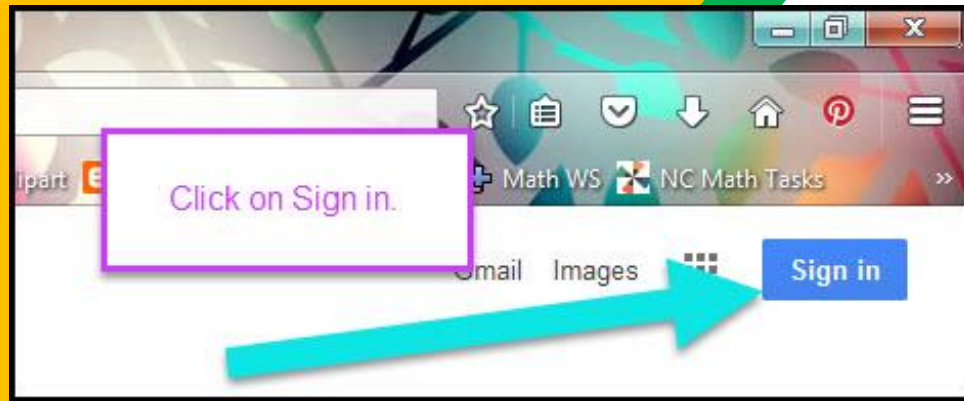

Getting Started

Your child was provided with a secure login and password that is unique to them.

Check with his/her teacher to obtain this information.

Getting Started

1

Click on the Google Chrome browser icon.

Getting Started

2 Type www.google.com
into your web
address bar.

Getting Started

3

Click on **SIGN IN** in the upper right hand corner of the browser window.

Getting Started

The screenshot shows a Google account login interface. At the top left is the Google logo. Below it, the text "Hi Tanya" is displayed next to a profile picture icon and the email address "bratton@opsb.info". A dropdown arrow is visible to the right of the email. Below this is a password field with the placeholder text "Enter your password". To the left of the password field is a link that says "Forgot password?". To the right of the password field is a blue button labeled "NEXT". A red arrow points from the "NEXT" button to a red-bordered box containing the text "Click on Next".