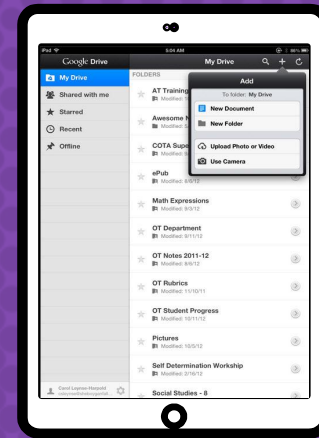

Navigating Classroom

4

Assignment details

The screenshot displays the Classroom interface with the following elements and callouts:

- 1** Classwork Tab
- 2** View your work
- 3** Google Calendar and Class Drive folder
- 4** People
- 5** All topics
- 6** Benchmark Tests
- 7** Assignment Title: For the Week of September 2 - 6
- 8** Assignment Due Date: Due Today
- 9** Assignment Status: Assigned
- 10** Attached files/links: Day 1 - Multistep Equatio... PDF, Day 2 - Variables on Both... PDF, Day 3 - Infinite & No Solu... PDF, Day 4 - Algebraic Propor... PDF
- 11** Click to view assignment

1 Classwork Tab

2 See your Grades

3 See Due Dates

4 View your files

5 Topics available

6 Topic Headings

7 Assignment Title

8 Assignment Due Date

9 Assignment Status

10 Attached files/links

11 Click to view assignment

ACCESS

ANYWHERE

ANDROID

IPHONE

TABLET

DESKTOP

GOOGLE APPS

allow you to edit Google assignments from any device that is connected to the internet!

Download on the
App Store

GET IT ON
Google Play

QUESTIONS?