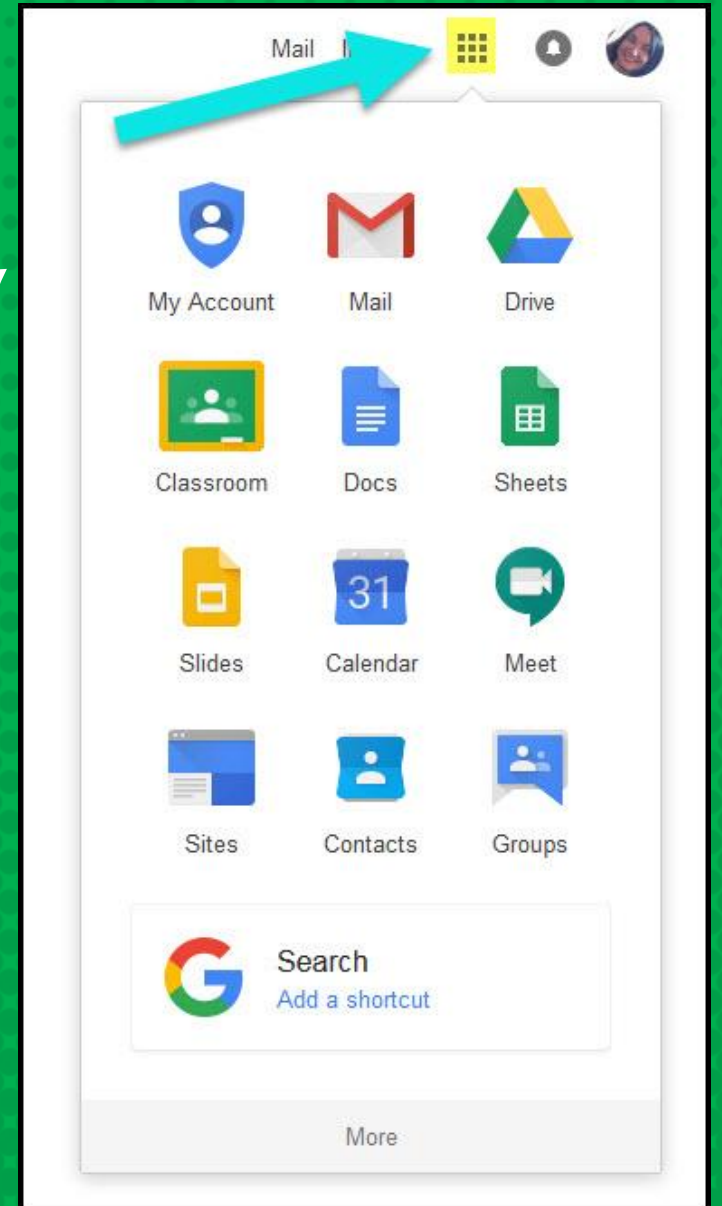

GOOGLE SUITE

Click on the 9 squares (Waffle/Rubik's Cube) icon in the top right hand corner to see the Google Suite of Products!