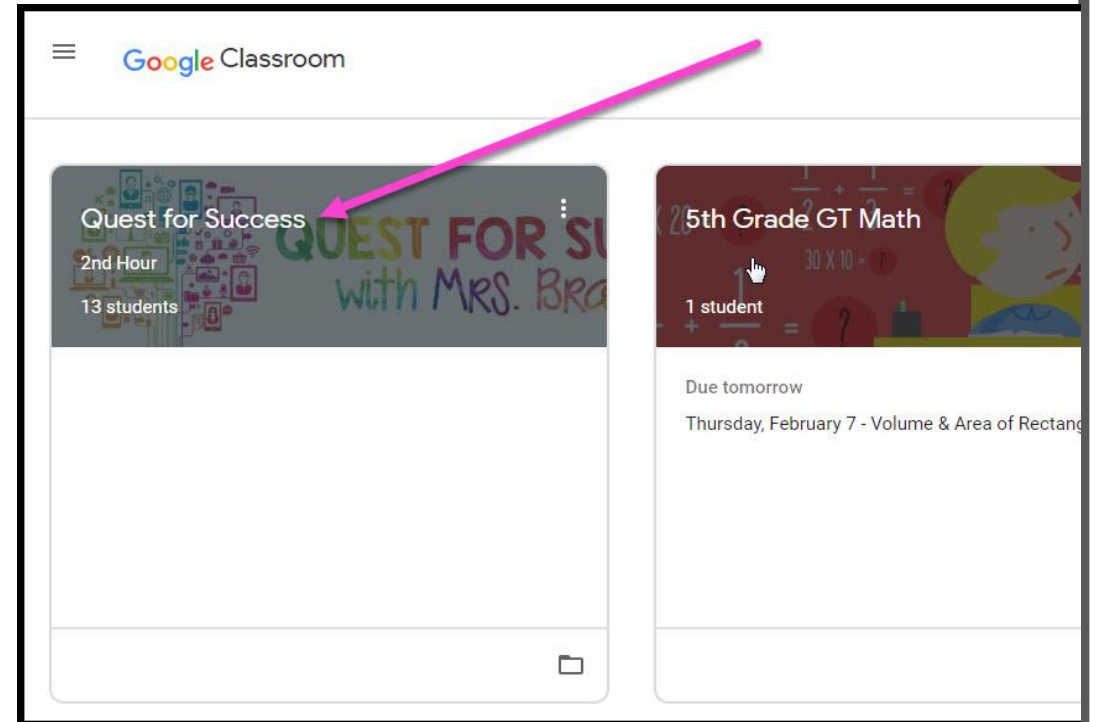

DOCS

PHOTOS

MY ACCOUNT

CLASSROOM

MEET

YOUTUBE

Navigating Classroom

1

Click on the waffle button and then the [Google Classroom](#) icon.

Navigating Classroom

2

Click on the class you wish to view.

Navigating Classroom

 = High Interest for Parents

3

Page tools
(Left side)

The screenshot shows a Classroom page for '3rd hour Science'. The page layout includes a top navigation bar with a menu icon (1), the current class name (2), and tabs for Stream (3), Classwork (4), and People (5). On the right side of the top bar are a Waffle Button (6) and a user profile icon (7). The main content area features a header for the class (2) with a background image of tools, an 'Upcoming' section (8) with a 'View all' link, a sharing box, and a section for class updates (9) with a 'See when new assignments are posted' option.