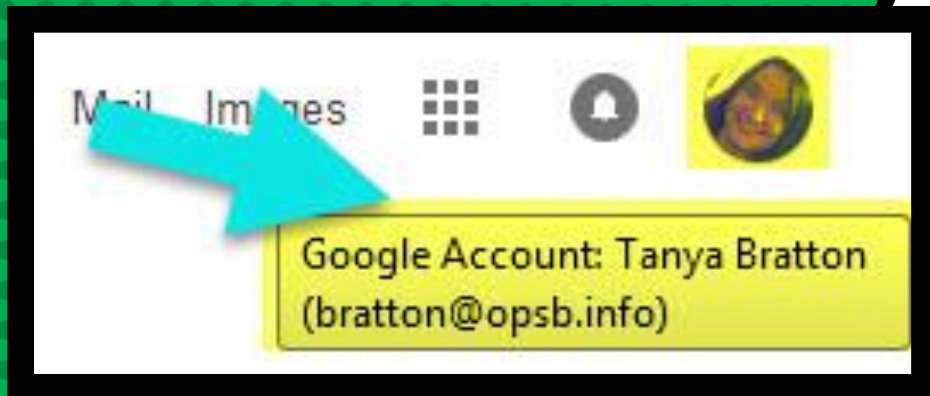

NOW YOU'LL SEE

that you are signed in to
your Google Apps for
Education account!